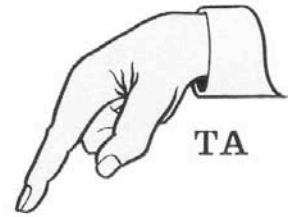

CURWEN'S HAND SIGNS

(as adapted by Kodály)

DOH¹
The firm note

TE
The leading note

TA

LAH
The sad note

SE

SOH
The bright note