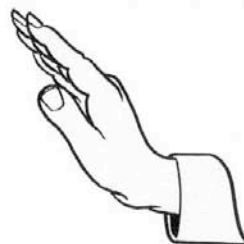

RAY
The 'hopeful' note